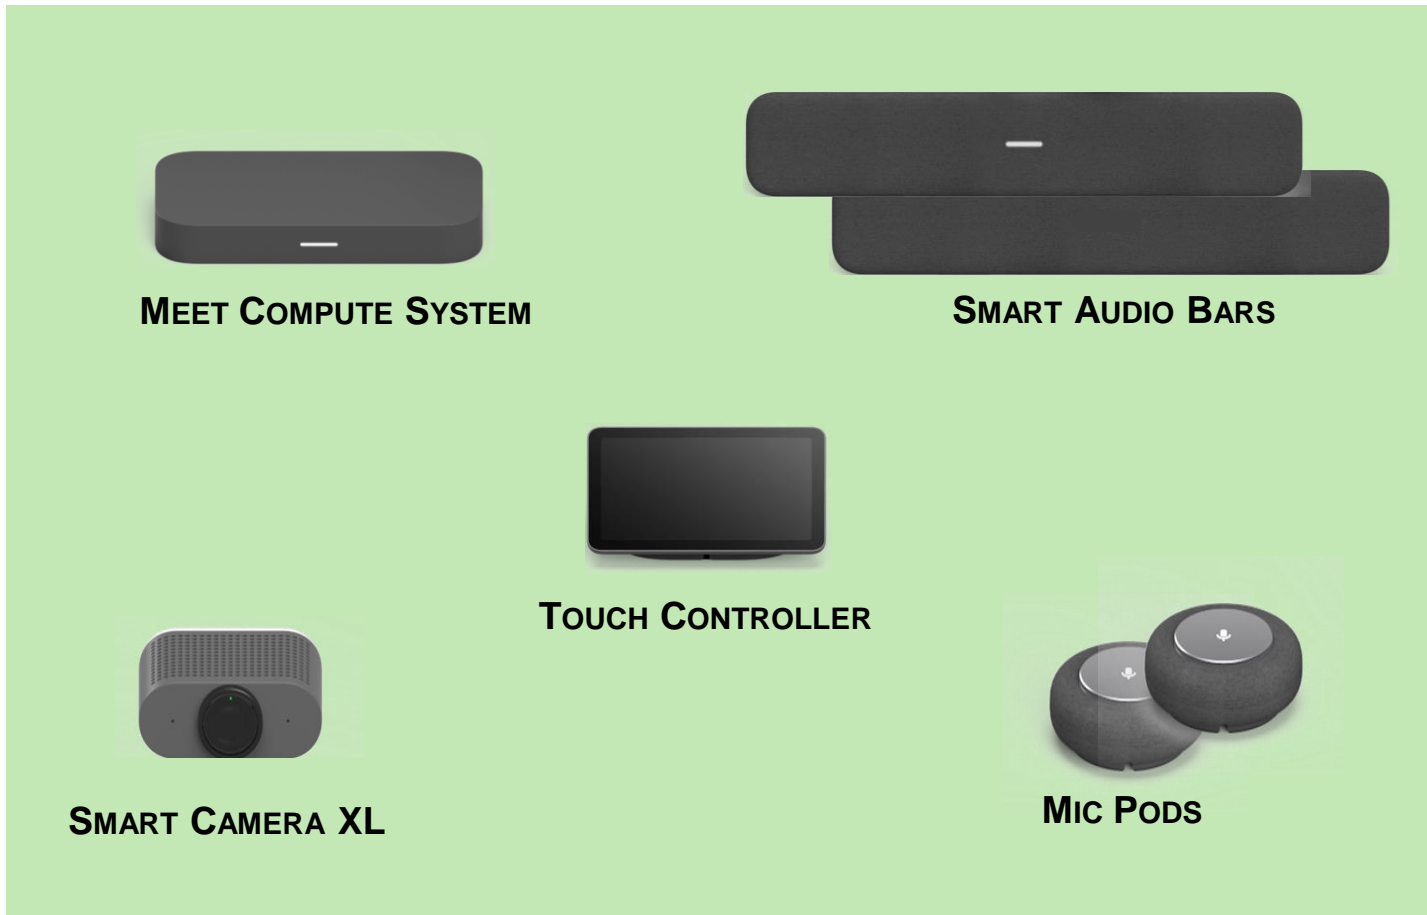

Go back

Google Meet, Large Room Kit

- **Larger camera instead of Standard**
- **2 speaker bars**
- **2 mic pods**