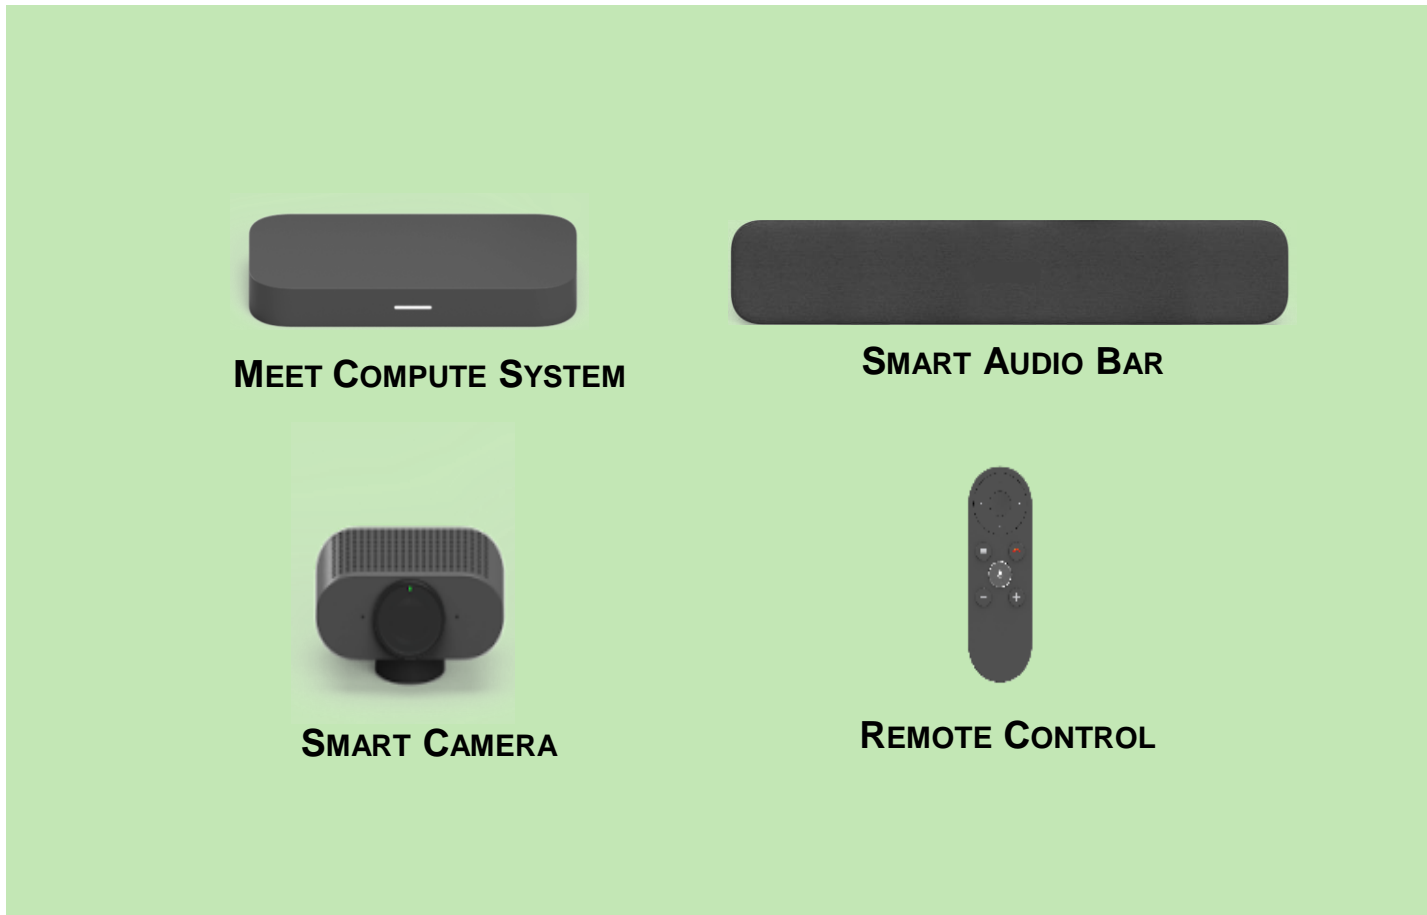

Google Meet, Small Room Kit

- **Remote control instead of touch controller**
- **Mics integrated into speaker bar (no mic pod)**