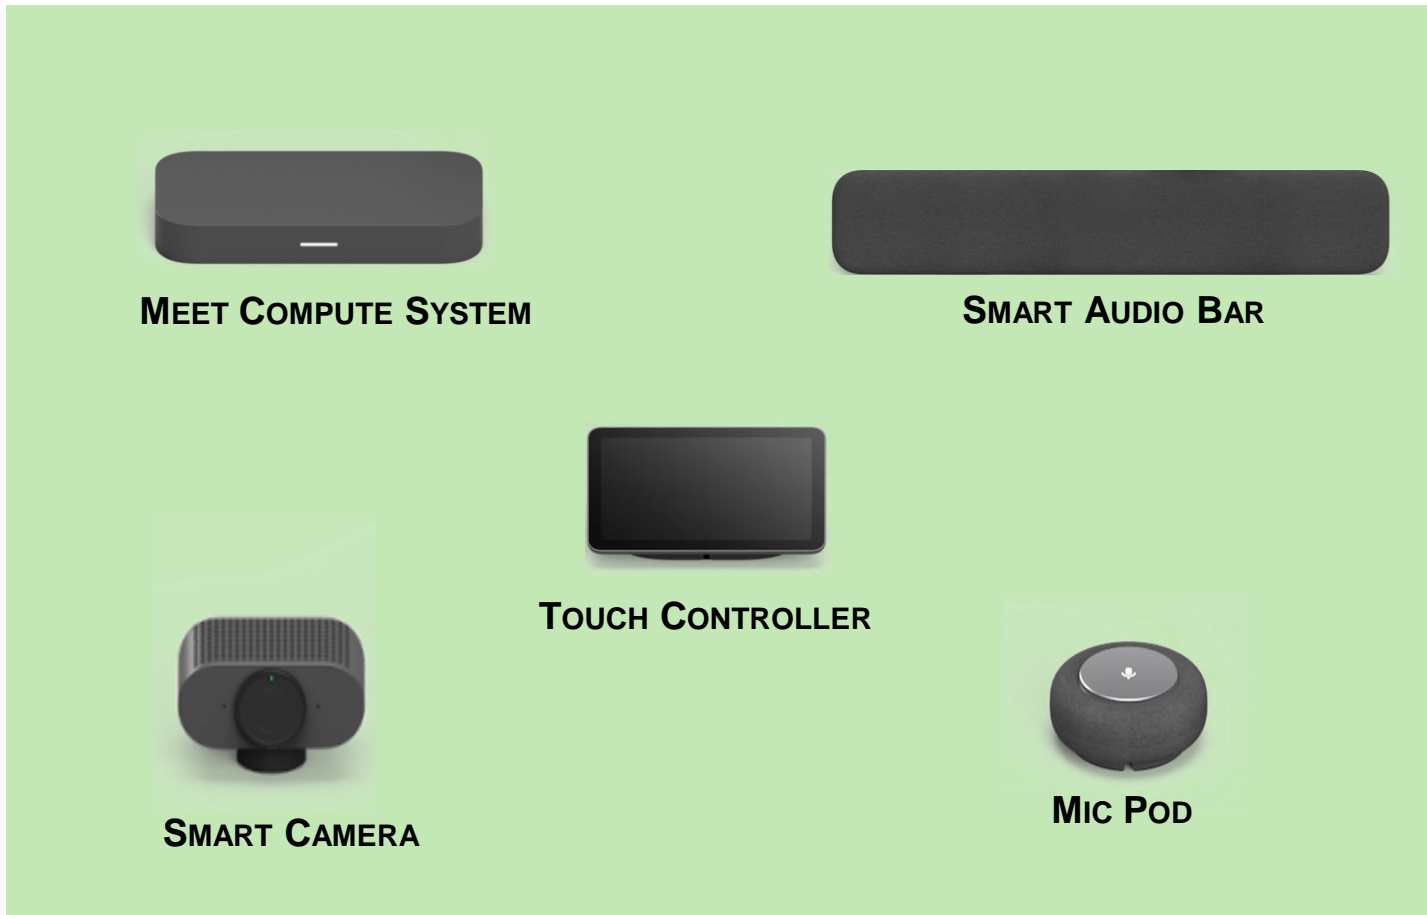

Google Meet, Medium Room Kit

- **All 5 components**
- **Touch controller**
- **1 mic pod**