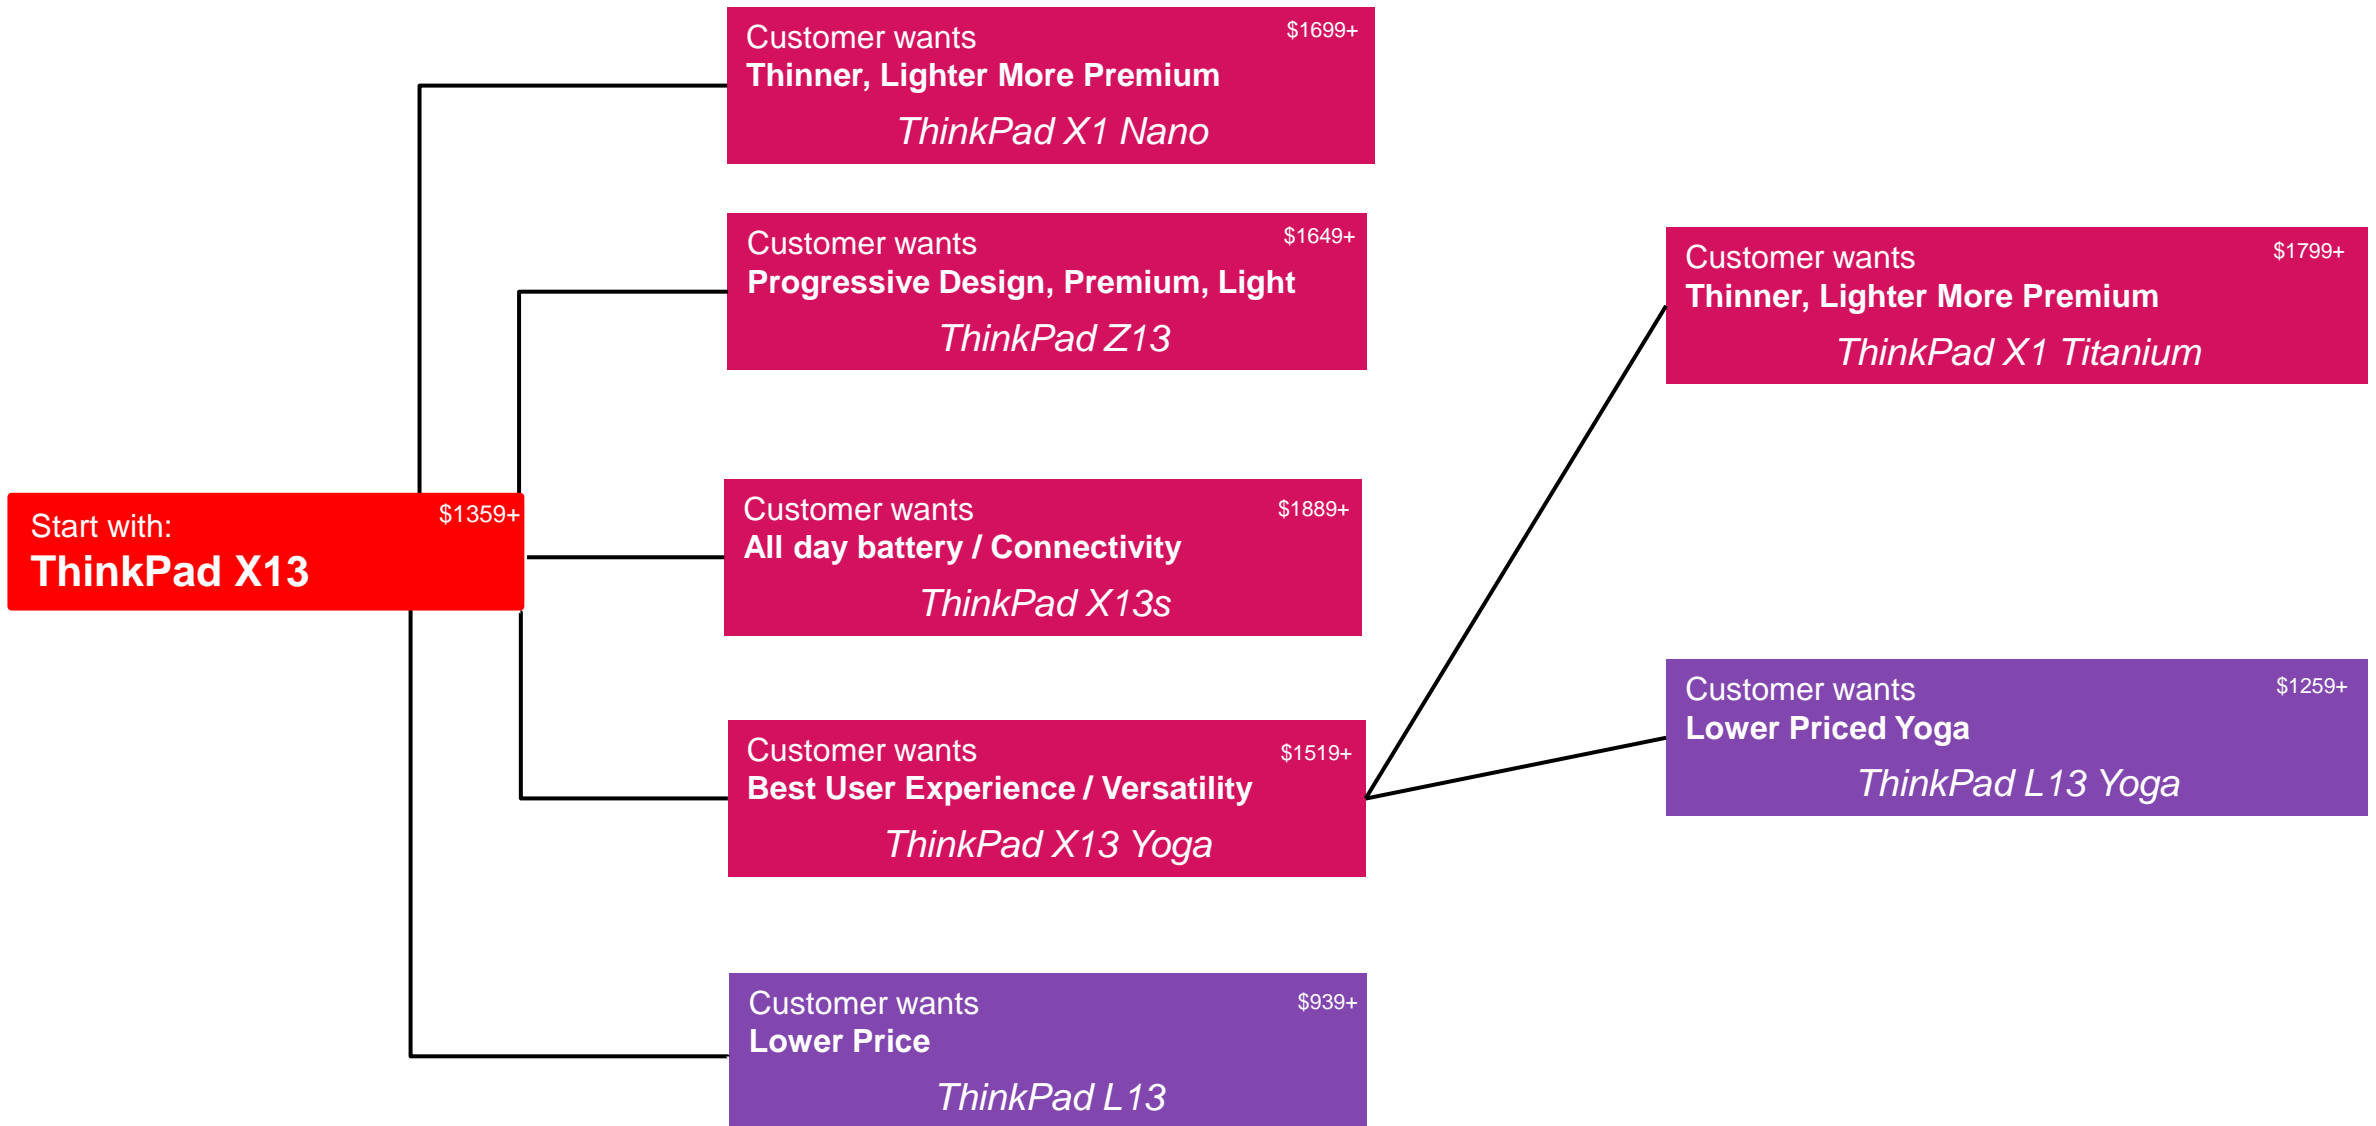

13" Notebook Decision Tree

Go back